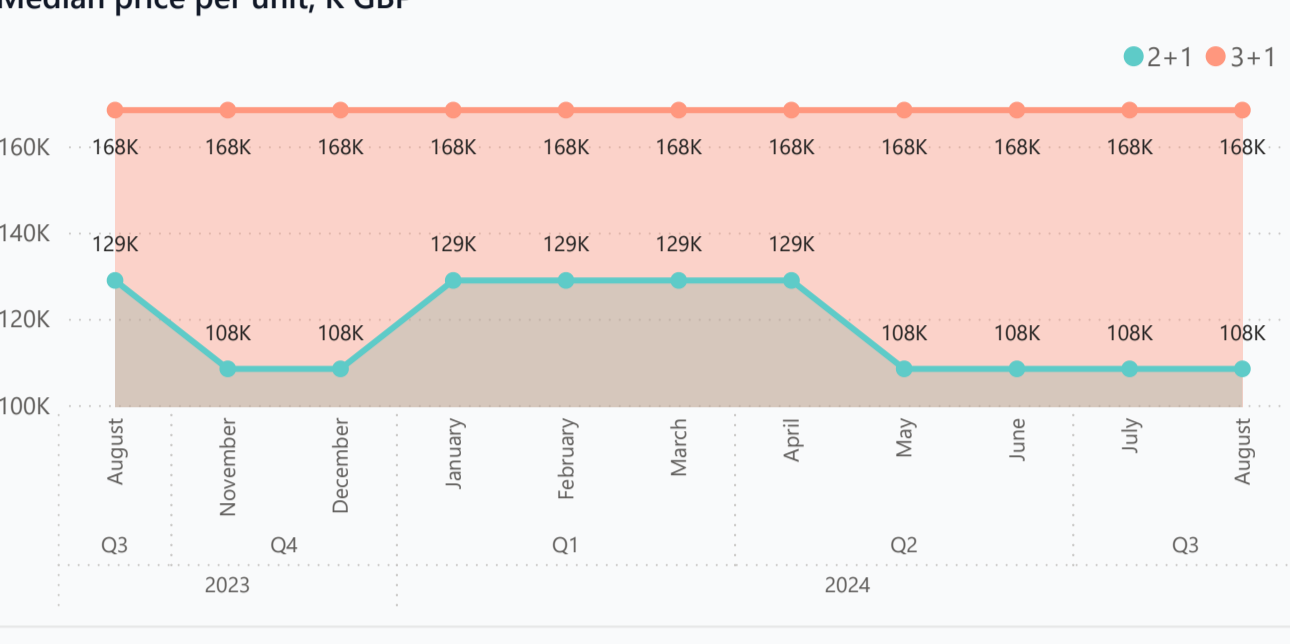

Available units **2** / 9 total

Median price per unit, K GBP