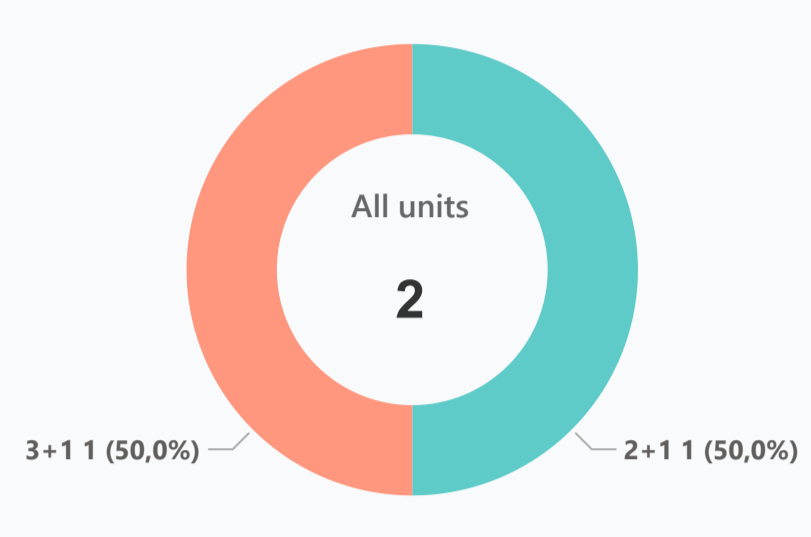

Complex infrastructure

- Parking

Available units **2** / 9 total

Median price per unit, K GBP

Structure of available units

Plans

Payment plans

Deposit (non-refundable) 5%

Trafo (Blank) GBP	Resale (Blank)	Maintenance fee -	Rental services -
-------------------	----------------	-------------------	-------------------

Details

Bedrooms	Subtype	Block	Unit №	Floor	View	Bathroom	Internal area, sq. m	Balcony/Terrace, sq. m	Rooftop terrace, sq. m	Garden, sq. m	Gross covered area, sq. m	Current price, GBP	Price per sqm, GBP
2+1	Flat	Wisteria	3	0		1		10			92	108 400	1 178
3+1	Loft	Wisteria	8	02		2		37	60		141	168 400	1 194